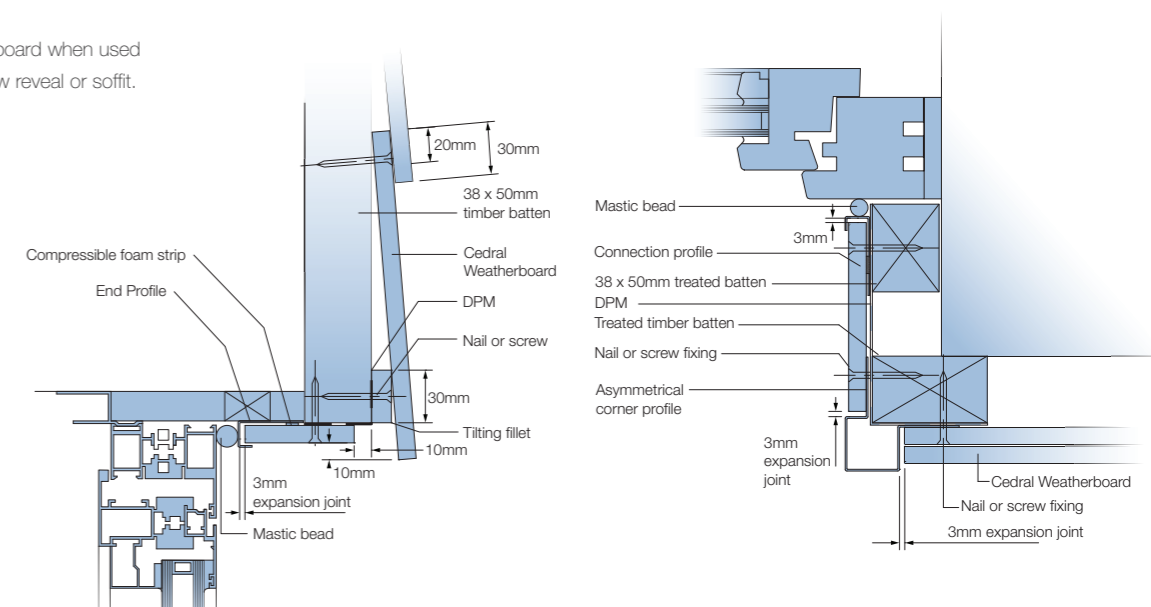

External corner junction piece also available – see back page for details.

**External corner/window reveal (asymmetric)**

Can be used as an external corner or where detailing on a window reveal.

External corner junction piece also available – see back page for details.

**Internal corner**

To finish the corner where Cedral Weatherboard meets on an internal corner forming a seal between the trim and the corner.

**Start profile**

Used to start a cladding run with a lip to cover the first batten.

**End profile**

Hides any sharp corners and protects the Cedral Weatherboard edges from wear and tear giving an aesthetically pleasing finish.

**Connection profile**

An end trim to finish weatherboard when used as a single piece on a window reveal or soffit.

**Joint profile vertical**

Used as a jointing detail.