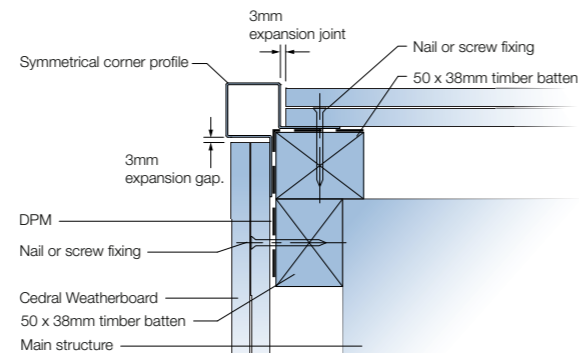

To offer more design options and enhance aesthetic appeal.

**External corner (symmetric)**

This symmetric external corner is used to provide protection on external corners and an aesthetically pleasing finish.

External corner junction piece also available – see back page for details.

**External corner/window reveal (asymmetric)**

Can be used as an external corner or where detailing on a window reveal.

External corner junction piece also available – see back page for details.