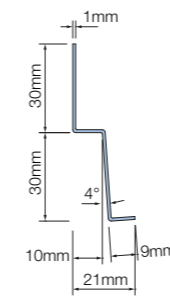

External corner junction piece also available – see back page for details.

**External corner/window reveal (asymmetric)**

Can be used as an external corner or where detailing on a window reveal.

External corner junction piece also available – see back page for details.

**Internal corner**

To finish the corner where Cedral Weatherboard meets on an internal corner forming a seal between the trim and the corner.

**Start profile**

Used to start a cladding run with a lip to cover the first batten.

**End profile**

Hides any sharp corners and protects the Cedral Weatherboard edges from wear and tear giving an aesthetically pleasing finish.

**Connection profile**

An end trim to finish weatherboard when used as a single piece on a window reveal or soffit.