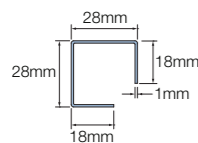

External corner junction	Used as a corner joining piece.	Black	300 (length)	4006704
--------------------------	---------------------------------	-------	--------------	---------

External corner junction piece also available – see back page for details.

**External corner/window reveal (asymmetric)**

Can be used as an external corner or where detailing on a window reveal.

External corner junction piece also available – see back page for details.