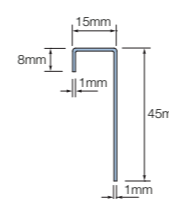

External corner junction piece also available – see back page for details.

**External corner/window reveal (asymmetric)**

Can be used as an external corner or where detailing on a window reveal.

External corner junction piece also available – see back page for details.

**Internal corner**

To finish the corner where Cedral Weatherboard meets on an internal corner forming a seal between the trim and the corner.

**Start profile**

Used to start a cladding run with a lip to cover the first batten.

**End profile**

Hides any sharp corners and protects the Cedral Weatherboard edges from wear and tear giving an aesthetically pleasing finish.

**Connection profile**

An end trim to finish weatherboard when used as a single piece on a window reveal or soffit.