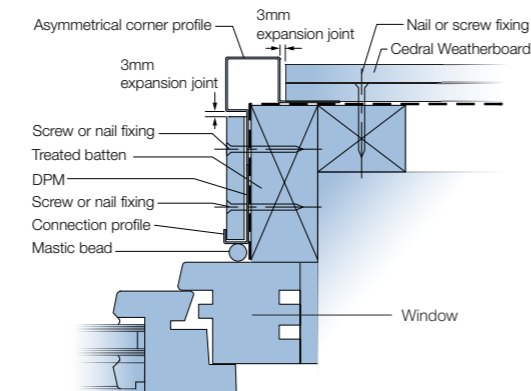

To offer more design options and enhance aesthetic appeal.

**External corner (symmetric)**

This symmetric external corner is used to provide protection on external corners and an aesthetically pleasing finish.

External corner junction piece also available – see back page for details.

**External corner/window reveal (asymmetric)**

Can be used as an external corner or where detailing on a window reveal.

External corner junction piece also available – see back page for details.

**Internal corner**

To finish the corner where Cedral Weatherboard meets on an internal corner forming a seal between the trim and the corner.

**Start profile**

Used to start a cladding run with a lip to cover the first batten.

**End profile**

Hides any sharp corners and protects the Cedral Weatherboard edges from wear and tear giving an aesthetically pleasing finish.

**Connection profile**

An end trim to finish weatherboard when used as a single piece on a window reveal or soffit.