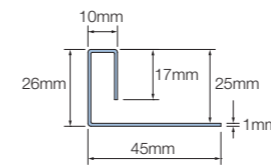

External corner junction piece also available – see back page for details.

**External corner/window reveal (asymmetric)**

Can be used as an external corner or where detailing on a window reveal.

External corner junction piece also available – see back page for details.

**Internal corner**

To finish the corner where Cedral Weatherboard meets on an internal corner forming a seal between the trim and the corner.

**Start profile**

Used to start a cladding run with a lip to cover the first batten.

**End profile**

Hides any sharp corners and protects the Cedral Weatherboard edges from wear and tear giving an aesthetically pleasing finish.

**Connection profile**

An end trim to finish weatherboard when used as a single piece on a window reveal or soffit.