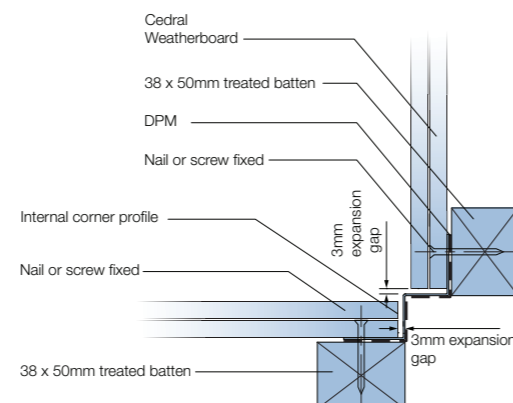

To offer more design options and enhance aesthetic appeal.

**External corner (symmetric)**

This symmetric external corner is used to provide protection on external corners and an aesthetically pleasing finish.

External corner junction piece also available – see back page for details.

**External corner/window reveal (asymmetric)**

Can be used as an external corner or where detailing on a window reveal.

External corner junction piece also available – see back page for details.

**Internal corner**

To finish the corner where Cedral Weatherboard meets on an internal corner forming a seal between the trim and the corner.

**Start profile**

Used to start a cladding run with a lip to cover the first batten.

**End profile**

Hides any sharp corners and protects the Cedral Weatherboard edges from wear and tear giving an aesthetically pleasing finish.

**Connection profile**

An end trim to finish weatherboard when used as a single piece on a window reveal or soffit.