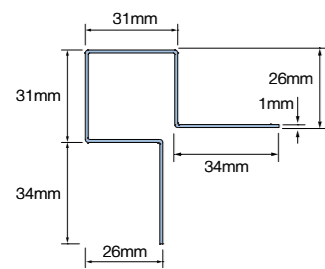

To offer more design options and enhance aesthetic appeal.

**External corner (symmetric)**

This symmetric external corner is used to provide protection on external corners and an aesthetically pleasing finish.

External corner junction piece also available – see back page for details.

**External corner/window reveal (asymmetric)**

Can be used as an external corner or where detailing on a window reveal.

External corner junction piece also available – see back page for details.