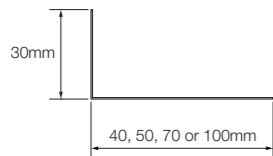

External corner junction	Used as a corner joining piece.	Black	300 (length)	4006704
--------------------------	---------------------------------	-------	--------------	---------