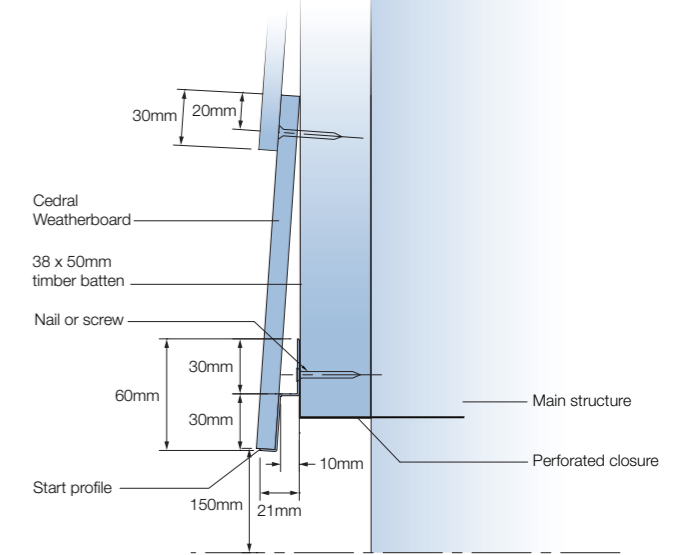

External corner junction piece also available – see back page for details.

**External corner/window reveal (asymmetric)**

Can be used as an external corner or where detailing on a window reveal.

External corner junction piece also available – see back page for details.

**Internal corner**

To finish the corner where Cedral Weatherboard meets on an internal corner forming a seal between the trim and the corner.

**Start profile**

Used to start a cladding run with a lip to cover the first batten.

**End profile**

Hides any sharp corners and protects the Cedral Weatherboard edges from wear and tear giving an aesthetically pleasing finish.

**Connection profile**

An end trim to finish weatherboard when used as a single piece on a window reveal or soffit.

**Joint profile vertical**

Used as a jointing detail.