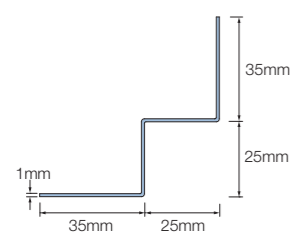

External corner junction piece also available – see back page for details.

**External corner/window reveal (asymmetric)**

Can be used as an external corner or where detailing on a window reveal.

External corner junction piece also available – see back page for details.

**Internal corner**

To finish the corner where Cedral Weatherboard meets on an internal corner forming a seal between the trim and the corner.

**Start profile**

Used to start a cladding run with a lip to cover the first batten.

**End profile**

Hides any sharp corners and protects the Cedral Weatherboard edges from wear and tear giving an aesthetically pleasing finish.

**Connection profile**

An end trim to finish weatherboard when used as a single piece on a window reveal or soffit.