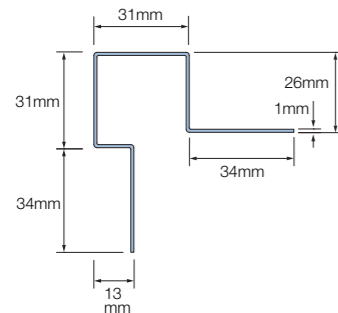

To offer more design options and enhance aesthetic appeal.

**External corner (symmetric)**

This symmetric external corner is used to provide protection on external corners and an aesthetically pleasing finish.

External corner junction piece also available – see back page for details.

**External corner/window reveal (asymmetric)**

Can be used as an external corner or where detailing on a window reveal.

External corner junction piece also available – see back page for details.