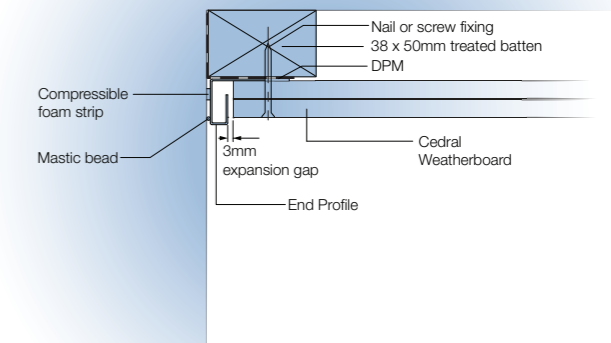

External corner junction piece also available – see back page for details.

**External corner/window reveal (asymmetric)**

Can be used as an external corner or where detailing on a window reveal.

External corner junction piece also available – see back page for details.

**Internal corner**

To finish the corner where Cedral Weatherboard meets on an internal corner forming a seal between the trim and the corner.

**Start profile**

Used to start a cladding run with a lip to cover the first batten.

**End profile**

Hides any sharp corners and protects the Cedral Weatherboard edges from wear and tear giving an aesthetically pleasing finish.

**Connection profile**

An end trim to finish weatherboard when used as a single piece on a window reveal or soffit.

**Joint profile vertical**

Used as a jointing detail.