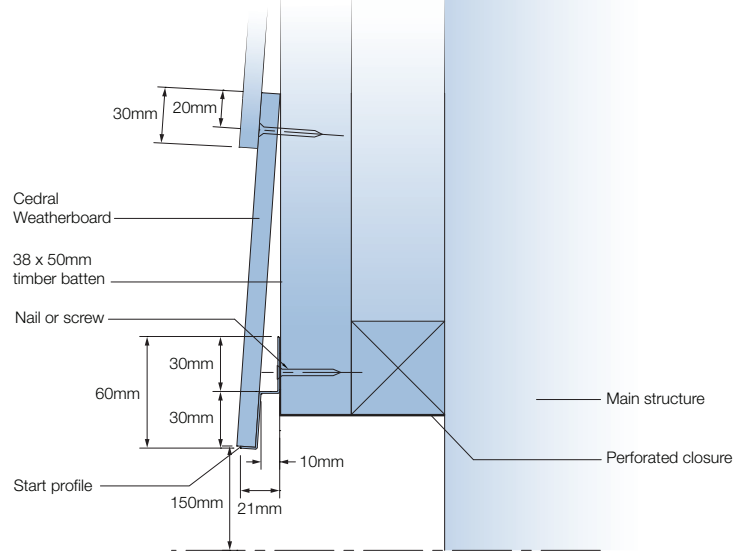

External corner junction piece also available – see back page for details.

External corner/window reveal (asymmetric)

Can be used as an external corner or where detailing on a window reveal.

External corner junction piece also available – see back page for details.

Internal corner

To finish the corner where Cedral Weatherboard meets on an internal corner forming a seal between the trim and the corner.

Start profile

Used to start a cladding run with a lip to cover the first batten.

End profile

Hides any sharp corners and protects the Cedral Weatherboard edges from wear and tear giving an aesthetically pleasing finish.

Connection profile

An end trim to finish weatherboard when used as a single piece on a window reveal or soffit.

External corner junction	Used as a corner joining piece.	Black	300 (length)	4006704
--------------------------	---------------------------------	-------	--------------	---------

Cedral Weatherboard trims (sold in 3m length)