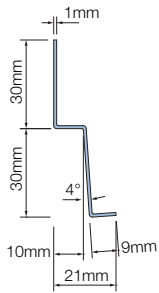

External corner junction piece also available – see back page for details.

External corner/window reveal (asymmetric)

Can be used as an external corner or where detailing on a window reveal.

External corner junction piece also available – see back page for details.

Internal corner

To finish the corner where Cedral Weatherboard meets on an internal corner forming a seal between the trim and the corner.

Start profile

Used to start a cladding run with a lip to cover the first batten.

End profile

Hides any sharp corners and protects the Cedral Weatherboard edges from wear and tear giving an aesthetically pleasing finish.

Connection profile

An end trim to finish weatherboard when used as a single piece on a window reveal or soffit.

External corner junction	Used as a corner joining piece.	Black	300 (length)	4006704
--------------------------	---------------------------------	-------	--------------	---------

Cedral Weatherboard trims (sold in 3m length)