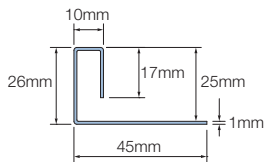

External corner junction piece also available – see back page for details.

External corner/window reveal (asymmetric)

Can be used as an external corner or where detailing on a window reveal.

External corner junction piece also available – see back page for details.

Internal corner

To finish the corner where Cedral Weatherboard meets on an internal corner forming a seal between the trim and the corner.

Start profile

Used to start a cladding run with a lip to cover the first batten.

End profile

Hides any sharp corners and protects the Cedral Weatherboard edges from wear and tear giving an aesthetically pleasing finish.

Connection profile

An end trim to finish weatherboard when used as a single piece on a window reveal or soffit.

External corner junction	Used as a corner joining piece.	Black	300 (length)	4006704
--------------------------	---------------------------------	-------	--------------	---------

Cedral Weatherboard trims (sold in 3m length)