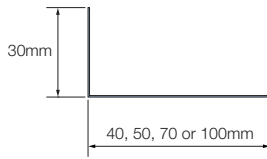

Accessories

Accessory	Description	Colour	Size (mm)	Code
Perforated closure	Used to protect against pest infestation and debris.	Mill finish aluminium	40x30x2500	EU_PERFCLOS4030
			50x30x2500	EU_PERFCLOS5030
			70x30x2500	EU_PERFCLOS7030
			100x30x2500	EU_PERFCLOS10040

External corner junction	Used as a corner joining piece.	Black	300 (length)	4006704