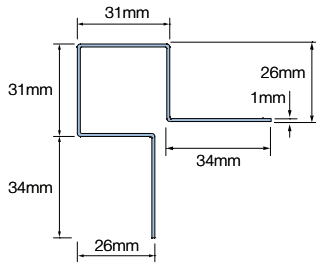

External corner junction piece also available – see back page for details.

External corner/window reveal (asymmetric)

Can be used as an external corner or where detailing on a window reveal.

External corner junction piece also available – see back page for details.

External corner junction	Used as a corner joining piece.	Black	300 (length)	4006704
--------------------------	---------------------------------	-------	--------------	---------

Cedral Weatherboard trims (sold in 3m length)