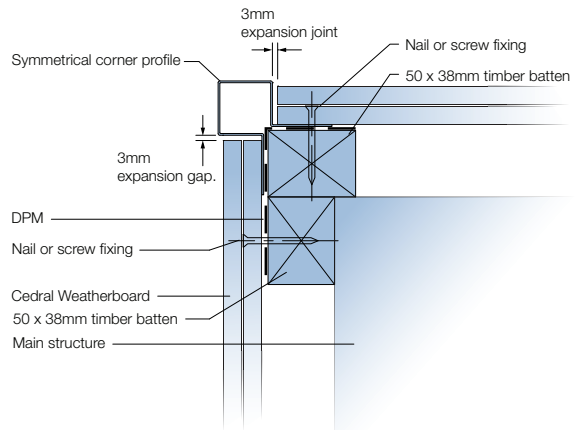

Reduced installation time and easy to store.

To offer more design options and enhance aesthetic appeal.

External corner (symmetric)

This symmetric external corner is used to provide protection on external corners and an aesthetically pleasing finish.

External corner junction piece also available – see back page for details.

External corner/window reveal (asymmetric)

Can be used as an external corner or where detailing on a window reveal.

External corner junction piece also available – see back page for details.

Internal corner

To finish the corner where Cedral Weatherboard meets on an internal corner forming a seal between the trim and the corner.

Start profile

Used to start a cladding run with a lip to cover the first batten.

End profile

Hides any sharp corners and protects the Cedral Weatherboard edges from wear and tear giving an aesthetically pleasing finish.

Connection profile

An end trim to finish weatherboard when used as a single piece on a window reveal or soffit.