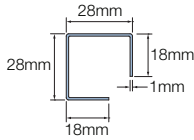

End profile

Hides any sharp corners and protects the Cedral Weatherboard edges from wear and tear giving an aesthetically pleasing finish.

Connection profile

An end trim to finish weatherboard when used as a single piece on a window reveal or soffit.

Joint profile vertical

Used as a jointing detail.

Accessories

Accessory	Description	Colour	Size (mm)	Code
Perforated closure	Used to protect against pest infestation and debris.	Mill finish aluminium	40x30x2500	EU_PERFCLOS4030
			50x30x2500	EU_PERFCLOS5030
			70x30x2500	EU_PERFCLOS7030
			100x30x2500	EU_PERFCLOS10040

External corner junction	Used as a corner joining piece.	Black	300 (length)	4006704
--------------------------	---------------------------------	-------	--------------	---------

Cedral Weatherboard trims (sold in 3m length)