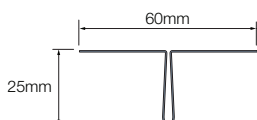

End profile

Hides any sharp corners and protects the Cedral Weatherboard edges from wear and tear giving an aesthetically pleasing finish.

Connection profile

An end trim to finish weatherboard when used as a single piece on a window reveal or soffit.

Joint profile vertical

Used as a jointing detail.

Accessories

Accessory	Description	Colour	Size (mm)	Code
Perforated closure	Used to protect against pest infestation and debris.	Mill finish aluminium	40x30x2500	EU_PERFCLOS4030
			50x30x2500	EU_PERFCLOS5030
			70x30x2500	EU_PERFCLOS7030
			100x30x2500	EU_PERFCLOS10040

External corner junction	Used as a corner joining piece.	Black	300 (length)	4006704
--------------------------	---------------------------------	-------	--------------	---------

Cedral Weatherboard trims (sold in 3m length)