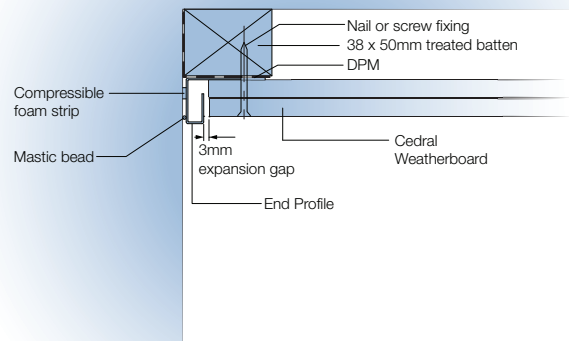

External corner junction piece also available – see back page for details.

External corner/window reveal (asymmetric)

Can be used as an external corner or where detailing on a window reveal.

External corner junction piece also available – see back page for details.

Internal corner

To finish the corner where Cedral Weatherboard meets on an internal corner forming a seal between the trim and the corner.

Start profile

Used to start a cladding run with a lip to cover the first batten.

End profile

Hides any sharp corners and protects the Cedral Weatherboard edges from wear and tear giving an aesthetically pleasing finish.

Connection profile

An end trim to finish weatherboard when used as a single piece on a window reveal or soffit.