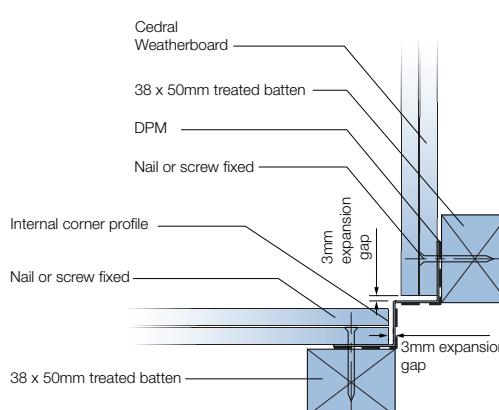

External corner junction piece also available – see back page for details.

External corner/window reveal (asymmetric)

Can be used as an external corner or where detailing on a window reveal.

External corner junction piece also available – see back page for details.

Internal corner

To finish the corner where Cedral Weatherboard meets on an internal corner forming a seal between the trim and the corner.

Start profile

Used to start a cladding run with a lip to cover the first batten.

End profile

Hides any sharp corners and protects the Cedral Weatherboard edges from wear and tear giving an aesthetically pleasing finish.

Connection profile

An end trim to finish weatherboard when used as a single piece on a window reveal or soffit.