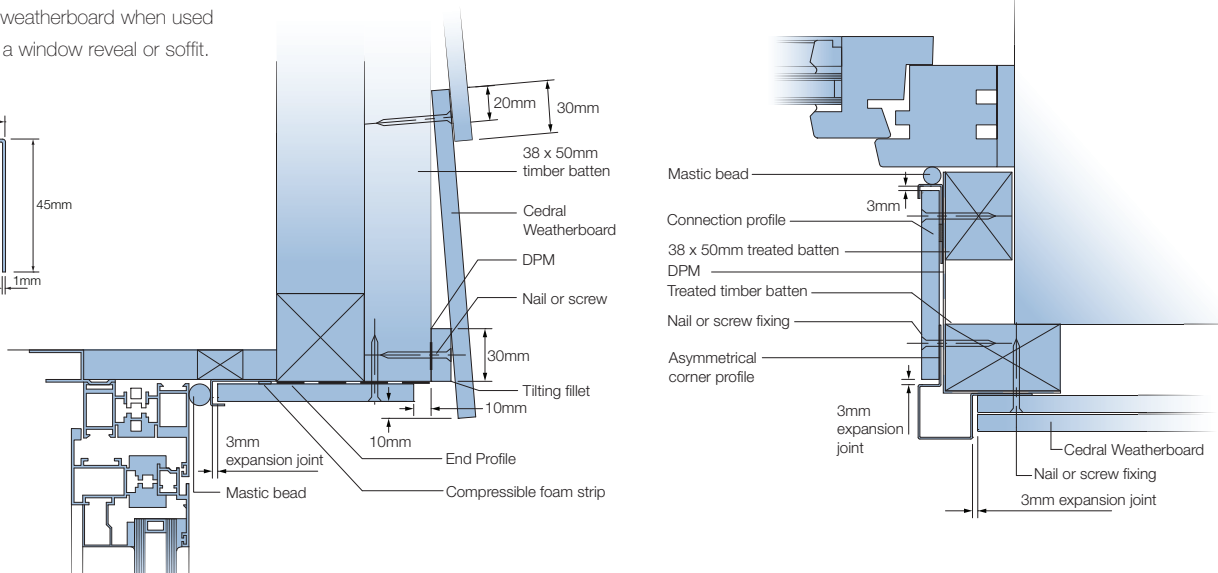

External corner junction piece also available – see back page for details.

External corner/window reveal (asymmetric)

Can be used as an external corner or where detailing on a window reveal.

External corner junction piece also available – see back page for details.

Internal corner

To finish the corner where Cedral Weatherboard meets on an internal corner forming a seal between the trim and the corner.

Start profile

Used to start a cladding run with a lip to cover the first batten.

End profile

Hides any sharp corners and protects the Cedral Weatherboard edges from wear and tear giving an aesthetically pleasing finish.

Connection profile

An end trim to finish weatherboard when used as a single piece on a window reveal or soffit.

External corner junction	Used as a corner joining piece.	Black	300 (length)	4006704
--------------------------	---------------------------------	-------	--------------	---------

Cedral Weatherboard trims (sold in 3m length)