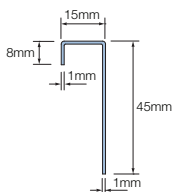

External corner junction piece also available – see back page for details.

External corner/window reveal (asymmetric)

Can be used as an external corner or where detailing on a window reveal.

External corner junction piece also available – see back page for details.

Internal corner

To finish the corner where Cedral Weatherboard meets on an internal corner forming a seal between the trim and the corner.

Start profile

Used to start a cladding run with a lip to cover the first batten.

End profile

Hides any sharp corners and protects the Cedral Weatherboard edges from wear and tear giving an aesthetically pleasing finish.

Connection profile

An end trim to finish weatherboard when used as a single piece on a window reveal or soffit.

External corner junction	Used as a corner joining piece.	Black	300 (length)	4006704
--------------------------	---------------------------------	-------	--------------	---------

Cedral Weatherboard trims (sold in 3m length)