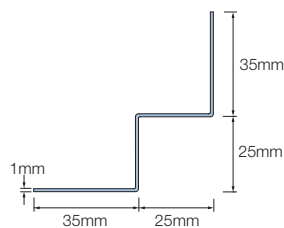

External corner junction piece also available – see back page for details.

External corner/window reveal (asymmetric)

Can be used as an external corner or where detailing on a window reveal.

External corner junction piece also available – see back page for details.

Internal corner

To finish the corner where Cedral Weatherboard meets on an internal corner forming a seal between the trim and the corner.

Start profile

Used to start a cladding run with a lip to cover the first batten.

End profile

Hides any sharp corners and protects the Cedral Weatherboard edges from wear and tear giving an aesthetically pleasing finish.

Connection profile

An end trim to finish weatherboard when used as a single piece on a window reveal or soffit.

External corner junction	Used as a corner joining piece.	Black	300 (length)	4006704
--------------------------	---------------------------------	-------	--------------	---------

Cedral Weatherboard trims (sold in 3m length)