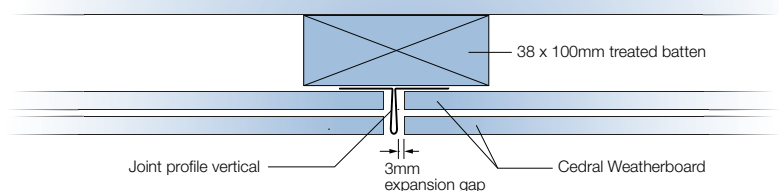

Features

Available in a range of powder coated colours.

Easy to fit and durable.

Range of trims available and no surface visible fixing.

Benefits

To match the Cedral Weatherboard and Operal range and to complement the woodstain colours.

Internal corner

To finish the corner where Cedral Weatherboard meets on an internal corner forming a seal between the trim and the corner.

Start profile

Used to start a cladding run with a lip to cover the first batten.

End profile

Hides any sharp corners and protects the Cedral Weatherboard edges from wear and tear giving an aesthetically pleasing finish.

Connection profile

An end trim to finish weatherboard when used as a single piece on a window reveal or soffit.

Joint profile vertical

Used as a jointing detail.

Accessories

Accessory	Description	Colour	Size (mm)	Code
Perforated closure	Used to protect against pest infestation and debris.	Mill finish aluminium	40x30x2500	EU_PERFCLOS4030
			50x30x2500	EU_PERFCLOS5030
			70x30x2500	EU_PERFCLOS7030
			100x30x2500	EU_PERFCLOS10040