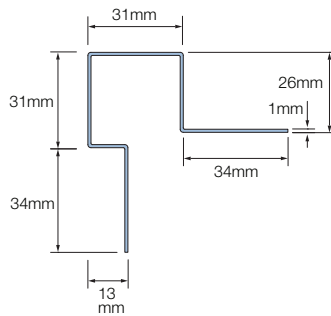

External corner junction piece also available – see back page for details.

External corner/window reveal (asymmetric)

Can be used as an external corner or where detailing on a window reveal.

External corner junction piece also available – see back page for details.

Internal corner

To finish the corner where Cedral Weatherboard meets on an internal corner forming a seal between the trim and the corner.

Start profile

Used to start a cladding run with a lip to cover the first batten.

End profile

Hides any sharp corners and protects the Cedral Weatherboard edges from wear and tear giving an aesthetically pleasing finish.

Connection profile

An end trim to finish weatherboard when used as a single piece on a window reveal or soffit.

External corner junction	Used as a corner joining piece.	Black	300 (length)	4006704
--------------------------	---------------------------------	-------	--------------	---------

Cedral Weatherboard trims (sold in 3m length)