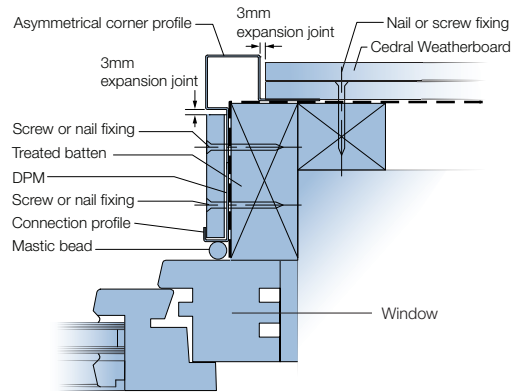

Reduced installation time and easy to store.

To offer more design options and enhance aesthetic appeal.

External corner (symmetric)

This symmetric external corner is used to provide protection on external corners and an aesthetically pleasing finish.

External corner junction piece also available – see back page for details.

External corner/window reveal (asymmetric)

Can be used as an external corner or where detailing on a window reveal.

External corner junction piece also available – see back page for details.

Internal corner

To finish the corner where Cedral Weatherboard meets on an internal corner forming a seal between the trim and the corner.

Start profile

Used to start a cladding run with a lip to cover the first batten.

End profile

Hides any sharp corners and protects the Cedral Weatherboard edges from wear and tear giving an aesthetically pleasing finish.

Connection profile

An end trim to finish weatherboard when used as a single piece on a window reveal or soffit.